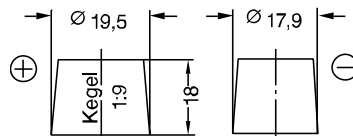

Terminal

(Note) All above information shall be changed without prior notice, Landport Batteries reserves the right to explain and update the latest information.